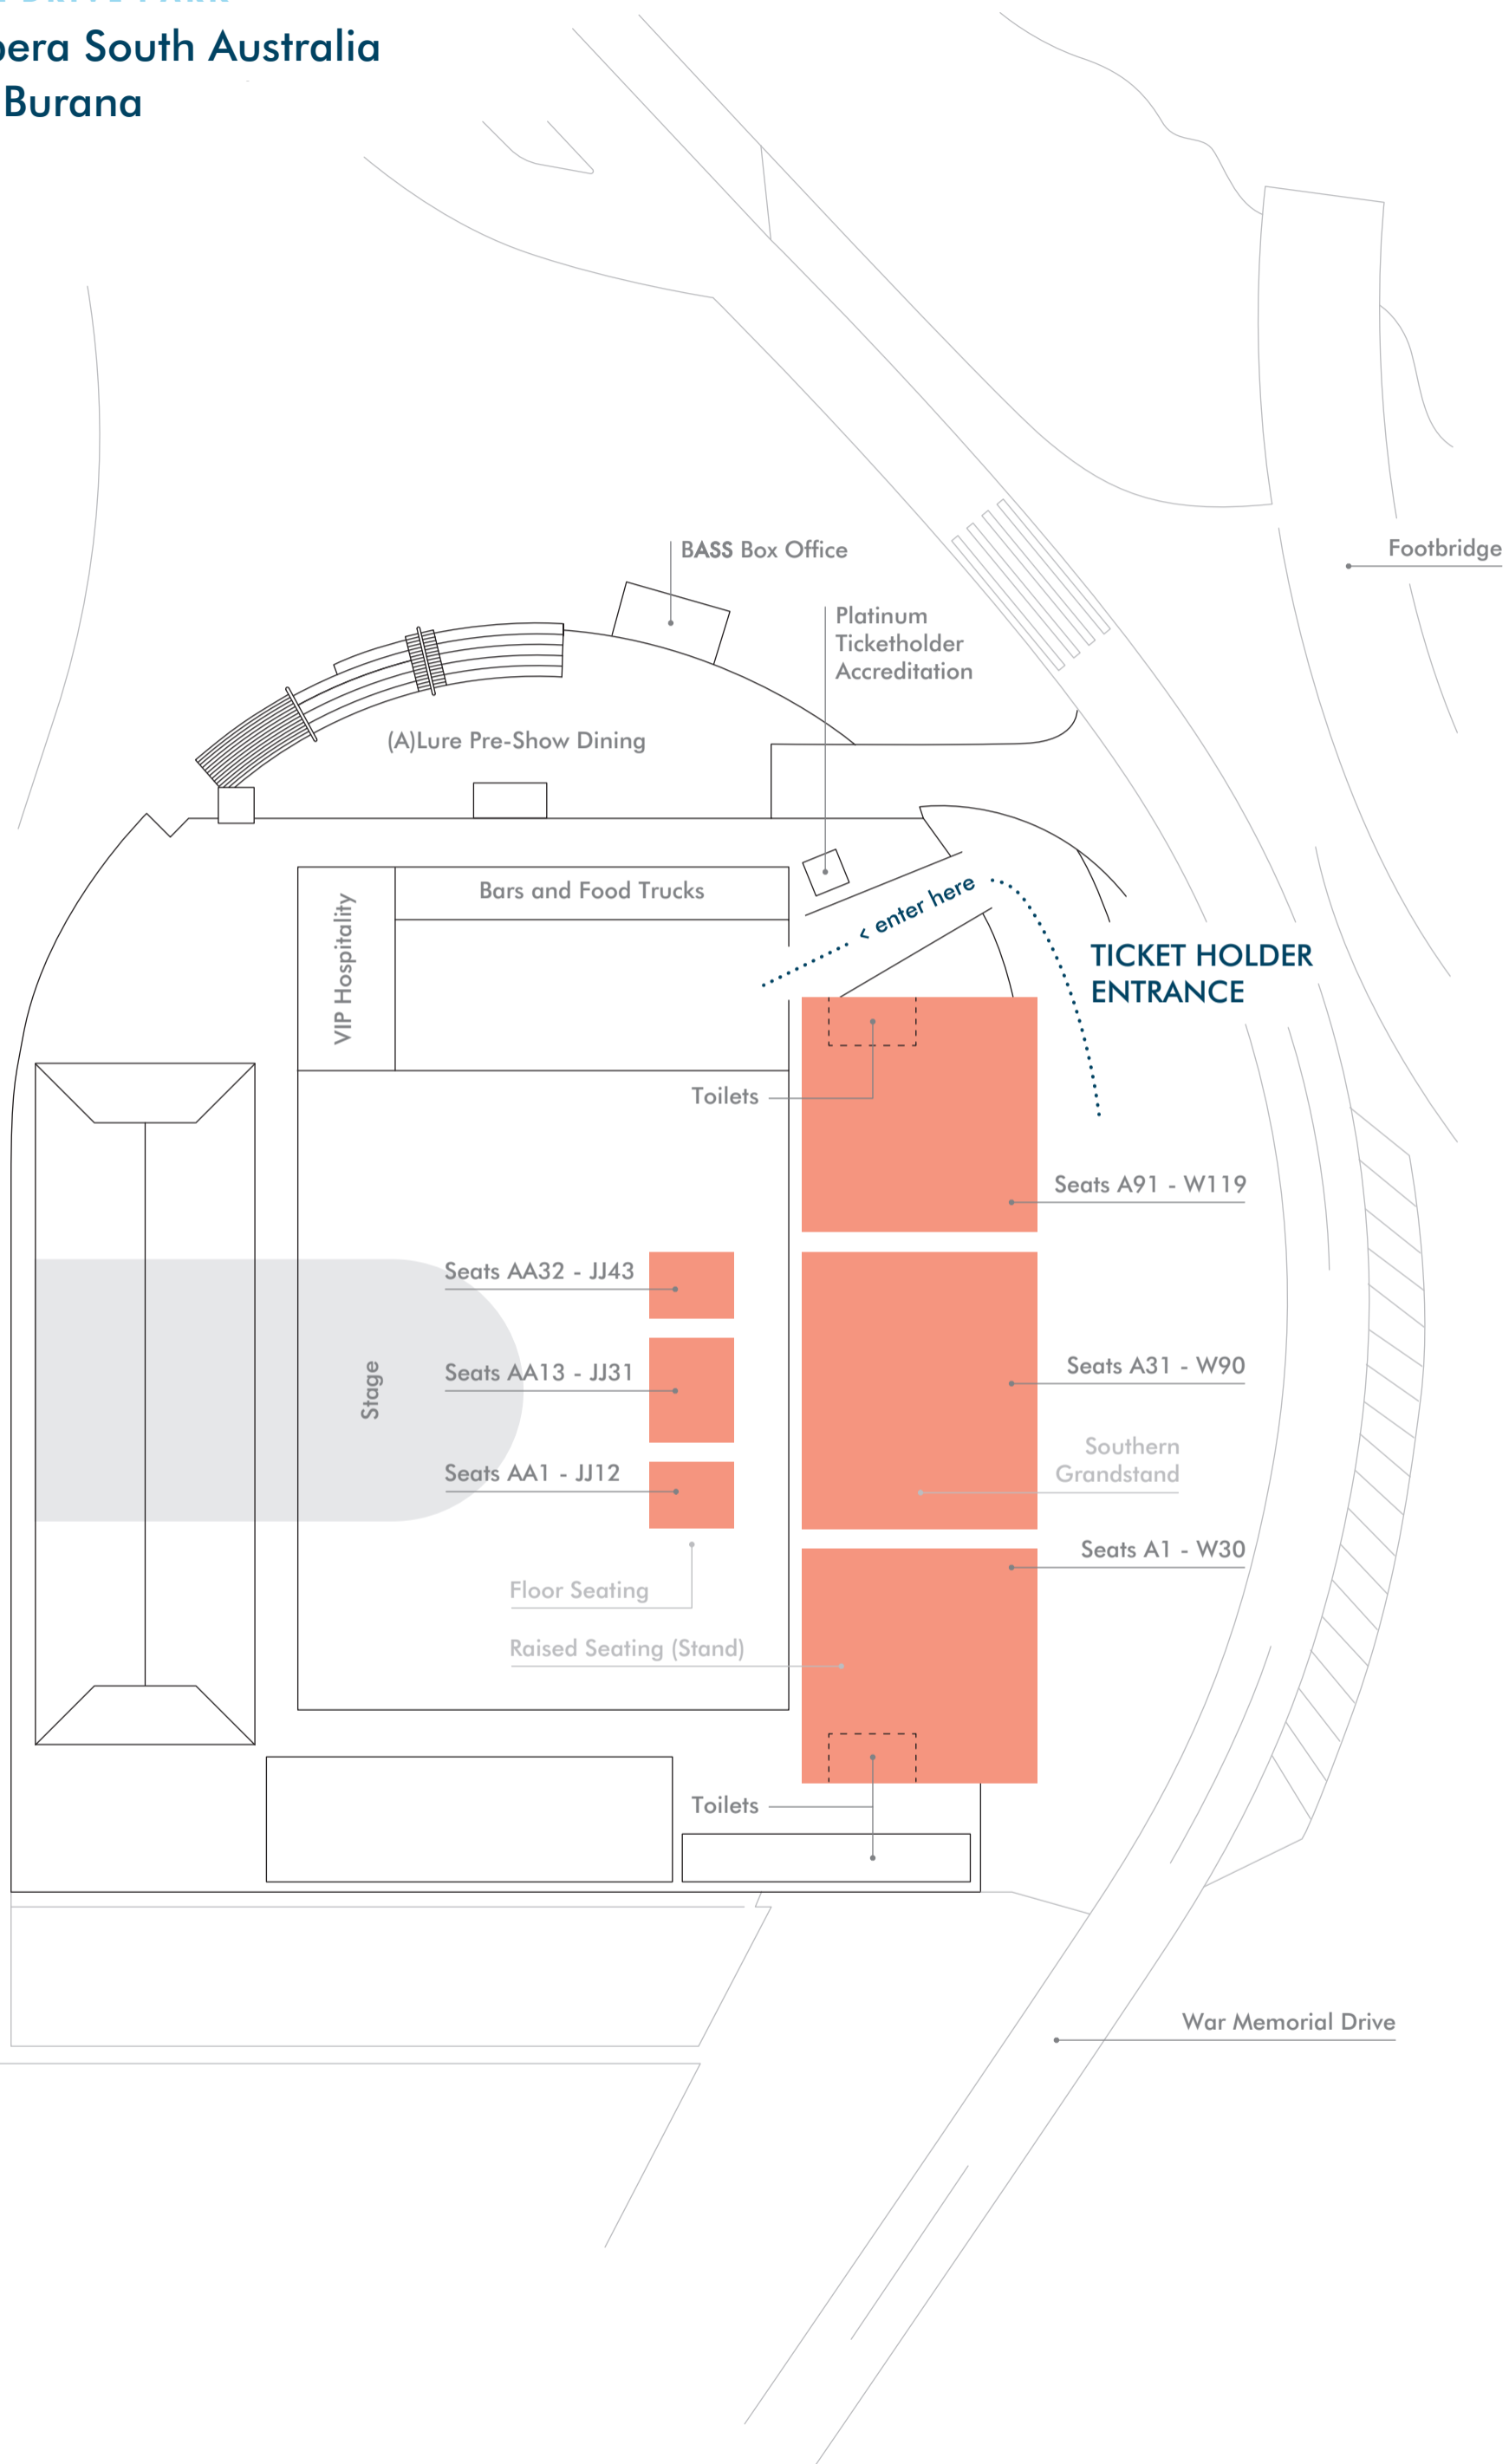

MEMORIAL DRIVE PARK

South Opera South Australia  
Carmina Burana

Adelaide Oval

BASS Box Office

Platinum  
Ticketholder  
Accreditation

(A)Lure Pre-Show Dining

Footbridge

VIP Hospitality

Bars and Food Trucks

Toilets

TICKET HOLDER  
ENTRANCE

Seats A91 - W119

Seats AA32 - JJ43

Seats AA13 - JJ31

Seats AA1 - JJ12

Seats A31 - W90

Southern  
Grandstand

Floor Seating

Raised Seating (Stand)

Seats A1 - W30

Toilets

War Memorial Drive